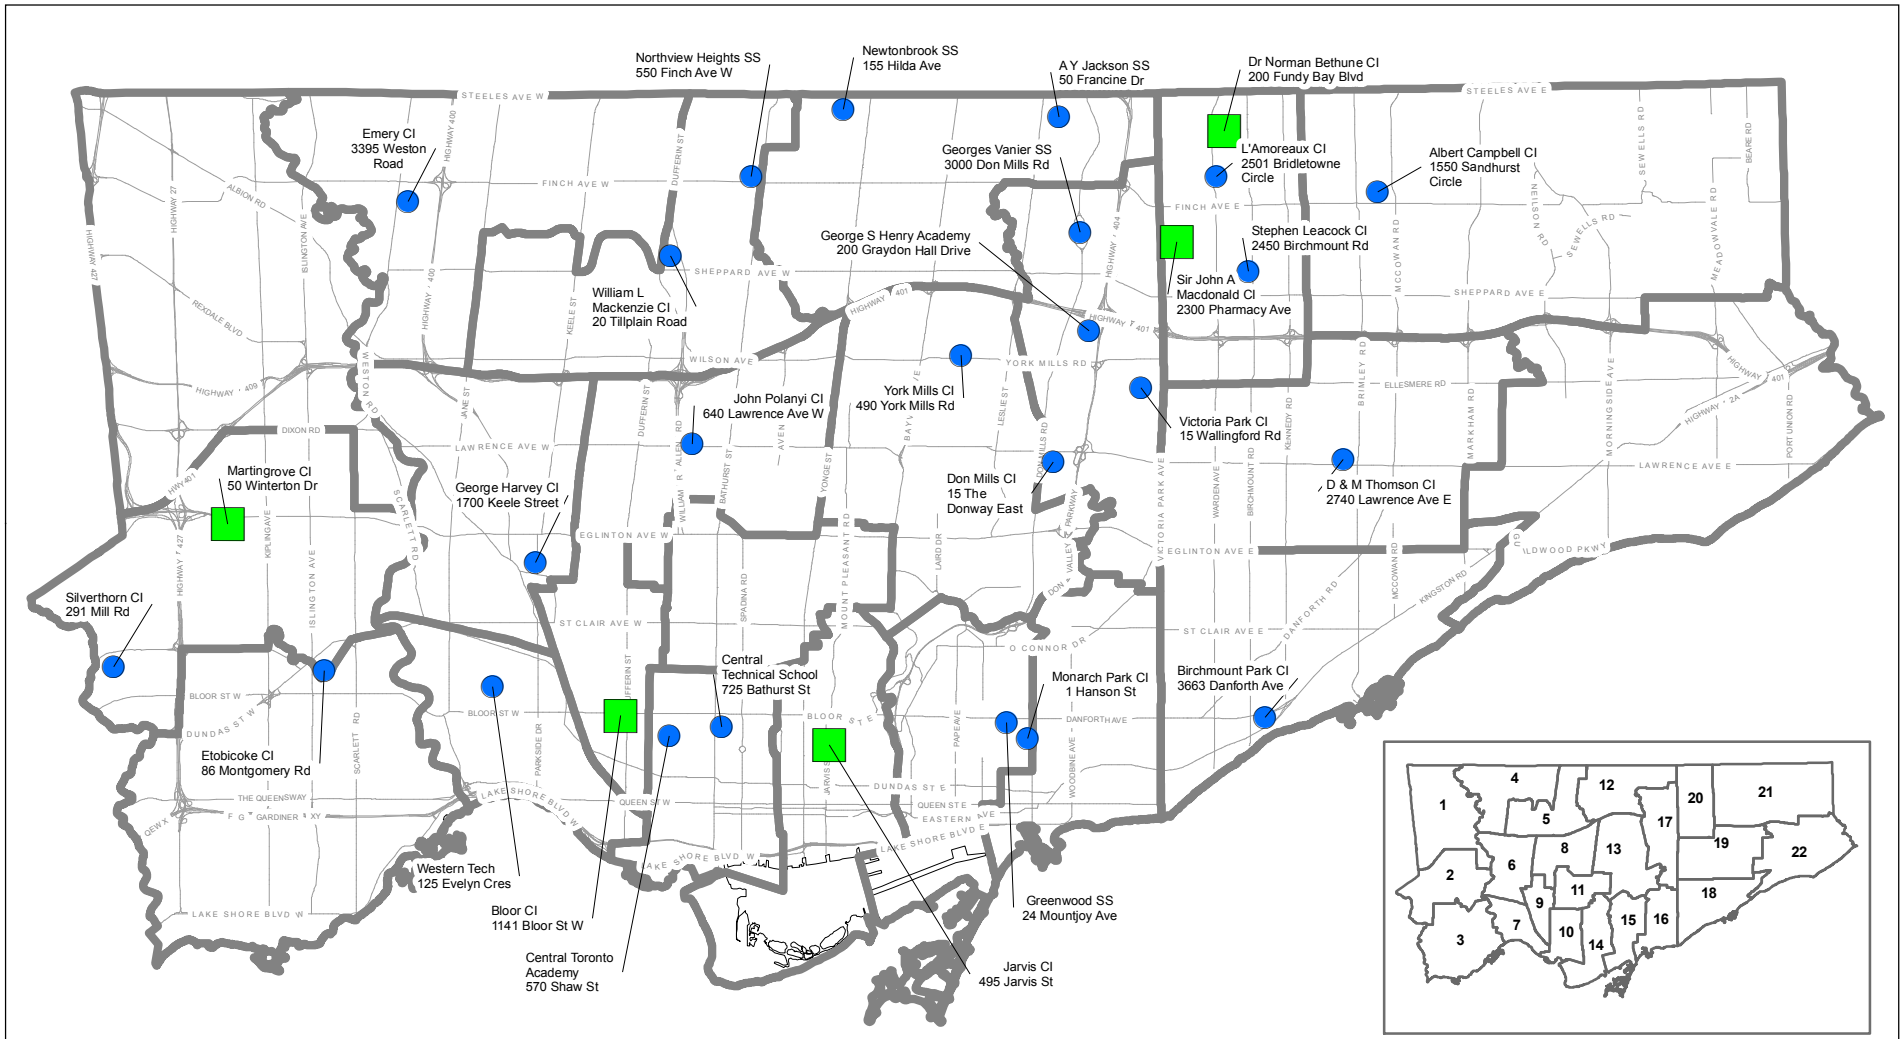

Designated Secondary Schools to Receive International Students 2016 - 2017

Legend

- Semestered Secondary School accepting International Student
- Non-Semestered Secondary School accepting International Student
- Major Road
- Ward

Produced by:
Planning Division, TDSB
January 2016
Source:
Base Map- Geospatial Competency Centre
Facility - Planning Division, TDSB
Data- City of Toronto